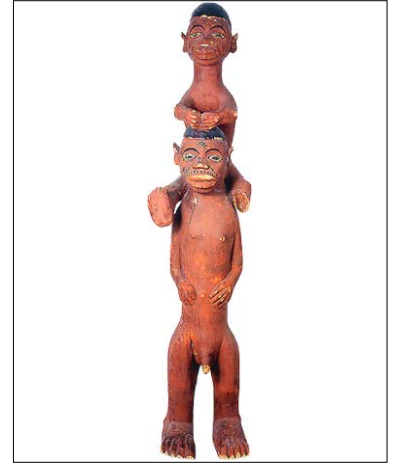

Kilengi Exhibition

10/19/2001

Inv. # **747** **Makonde** East Africa - Tanzania , Mozambique
Object Type Figure Size: H 22 cm. Material: Wood
Description:

Function: No Data Name: Display? yes
Quality: B
Problems:

Roy Comments: no data

Inv. # **783** **Makonde** East Africa - Tanzania , Mozambique
Object Type Figure Size: No Roy Data Material: wood
Description: No Roy Data

Function: Name: Display? yes
Quality: A+
Problems:

Roy Comments: no data

Inv. # **448** **Makonde** East Africa - Tanzania , Tanzania
Object Type Helmet Mask Size: 21 cm Material: wood
Description: helmet mask with scars of wax, very broad soft lips

Function: initiation Name: Display? yes
Quality: B
Problems: new

Roy Comments: not quite as good as 496 but still an outstanding piece, very new, almost no sign o wear on interior, very strong carving

Inv. # **476** **Makonde** East Africa - Tanzania , Tanzania
Object Type Body Mask Size: 45 cm. Material: wood
Description: body mask in reddish color with large pendulous breasts, heavy and thick scars in wax, large iron bells around edge

Function: initiation Name: Display? yes
Quality: A
Problems:

Roy Comments: display IF we want to add to the mask/body mask # 650 which seem to go together, this one is very good quality, with large wax scars and iron crotals