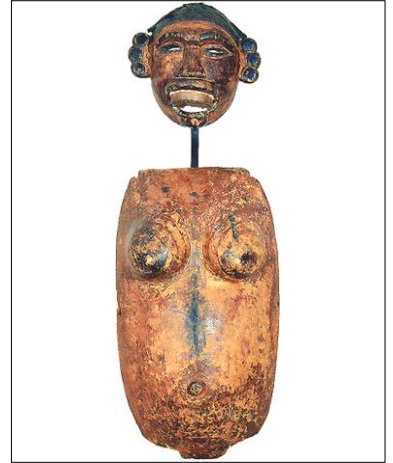

Kilengi Exhibition

10/19/2001

Inv. # **604** **Makonde** East Africa - Tanzania , Tanzania

Object Type Mask Size: 19 cm. Material: wood

Description: small face mask with large lip labret some wax scars

Function: Name: mapiko Display? yes

Inv. # **650** **Makonde** East Africa - Tanzania , Tanzania

Object Type Body and Face Size: 20 cm Material: wood

Description: face mask with large lip labret, an body mask with breasts, in a red-brown wood

Function: initiation Name: Display? yes

Quality: A

Problems: none

Roy Comments: good old example, well carved, well worn

Inv. # **651** **Makonde** East Africa - Tanzania , Tanzania

Object Type Helmet Mask Size: 27 cm Material: wood

Description: Animal face very elongated, large mask with enormous ears

Function: initiation Name: mapiko Display? yes

Quality: B

Problems: none

Roy Comments: Large, unusual animal headed Makonde mask with no scars, very unusual type, but old and in good condition