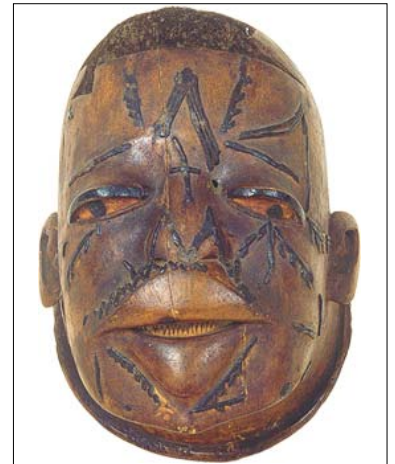

Kilengi Exhibition

10/19/2001

Inv. # **747** **Makonde** East Africa - Tanzania , Mozambique
Object Type Figure Size: H 22 cm. Material: Wood
Description:

Function: No Data Name: Display? yes
Quality: B
Problems:

Roy Comments: no data

Inv. # **783** **Makonde** East Africa - Tanzania , Mozambique
Object Type Figure Size: No Roy Data Material: wood
Description: No Roy Data

Function: Name: Display? yes
Quality: A+
Problems:

Roy Comments: no data

Inv. # **448** **Makonde** East Africa - Tanzania , Tanzania
Object Type Helmet Mask Size: 21 cm Material: wood
Description: helmet mask with scars of wax, very broad soft lips

Function: initiation Name: Display? yes
Quality: B
Problems: new

Roy Comments: not quite as good as 496 but still an outstanding piece, very new, almost no sign o wear on interior, very strong carving

Inv. # **476** **Makonde** East Africa - Tanzania , Tanzania
Object Type Body Mask Size: 45 cm. Material: wood
Description: body mask in reddish color with large pendulous breasts, heavy and thick scars in wax, large iron bells around edge