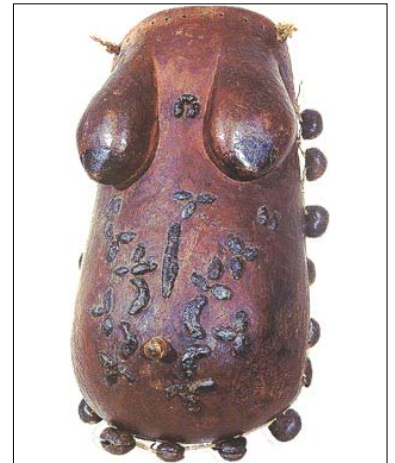

Inv. # **476** **Makonde** East Africa - Tanzania , Tanzania
Object Type Body Mask Size: 45 cm. Material: wood
Description: body mask in reddish color with large pendulous breasts, heavy and thick scars in wax, large iron bells around edge

Function: initiation Name: Display? yes
Quality: A
Problems:

Roy Comments: display IF we want to add to the mask/body mask # 650 which seem to go together, this one is very good quality, with large wax scars and iron crotals